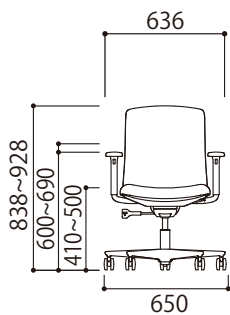

Middle Back
With Ring Armrest