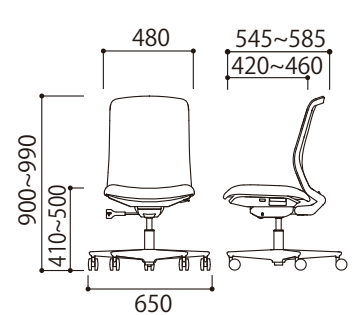

High Back
Without Armrest