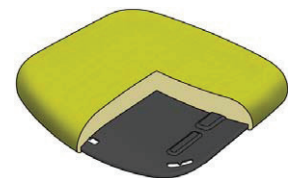

Abundant variation with 2 types of backrests, frame and shell colour choice between black and white. Also you can select fabric and mesh colour from our rich line-up.

座る人に合わせて反力が調整される
オートセンシングメカニズム

Weight Sensing Mechanism.

Weight sensing mechanism that can adjust backrest tension to interact with user's feature. It provides optimum sitting mode without any special adjustment.

快適な体圧分散と多様な座り方に対応する
豊かなクッション性のシート

Abundant Volume Seat Cushion.

50mm thickness cushion produced by firm urethane will receive your weight properly and promote best body pressure distribution for comfort even during long period of sitting.

Reclining
リクライニング機構

Reclining backrest in the range of 20°. And lockable at forefront and backmost.

Easy Operation
イージーオペレーション

Height adjustment & backrest locking can be done by only one lever and one action.

Adjustable Armrest
アジャスタブル肘

Pleasant soft arm pad with adjustable functions. Height can be adjusted within the range of 80mm. Also able to move pad position back and forth individually.