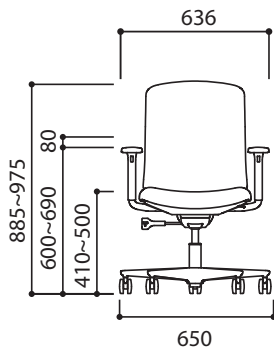

With Adjustable Armrest