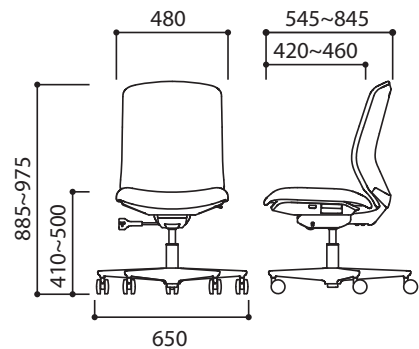

Easy Operation
イージーオペレーション

Height adjustment & backrest locking can be done by only one lever and one action.

Adjustable Armrest
アジャスタブル肘

Pleasant soft arm pad with adjustable functions. Height can be adjusted within the range of 80mm. Also able to move pad position back and forth individually.

Grass Green

Orange

Dark Blue

Blue

Aqua Blue

With Adjustable Armrest

With Ring Armrest

Without Armrest