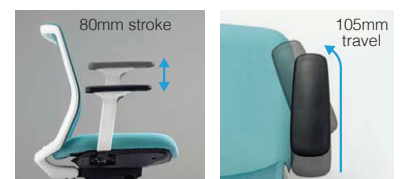

50mm thickness cushion produced by firm urethane will receive your weight properly and promote best body pressure distribution for comfort even during long period of sitting.

Reclining
リクライニング機構

Reclining backrest in the range of 20°. And lockable at forefront and backmost.

Height Adjustment
ガス式上下調整

Able to adjust seat height in line with your body feature from SH410mm to 500mm.

Seat Slide
座奥調整機構

Seat depth can be individually adjusted within the range of 40mm distance by easy operation.

Easy Operation
イージーオペレーション

Height adjustment & backrest locking can be done by only one lever and one action.

Adjustable Armrest
アジャスタブル肘

Pleasant soft arm pad with adjustable functions. Height can be adjusted within the range of 80mm. Also able to move pad position back and forth individually.