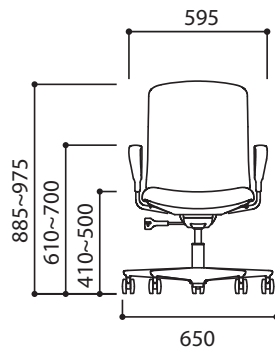

Height Adjustment
ガス式上下調整

Able to adjust seat height in line with your body feature from SH410mm to 500mm.

Seat Slide
座奥調整機構

Seat depth can be individually adjusted within the range of 40mm distance by easy operation.

Easy Operation
イージーオペレーション

Height adjustment & backrest locking can be done by only one lever and one action.

Adjustable Armrest
アジャスタブル肘

Pleasant soft arm pad with adjustable functions. Height can be adjusted within the range of 80mm. Also able to move pad position back and forth individually.

Grass Green

Orange

Dark Blue

Blue

Aqua Blue

With Adjustable Armrest

With Ring Armrest

Without Armrest