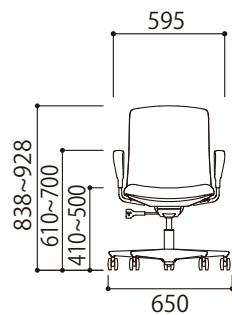

Middle Back
With Adjustable Armrest