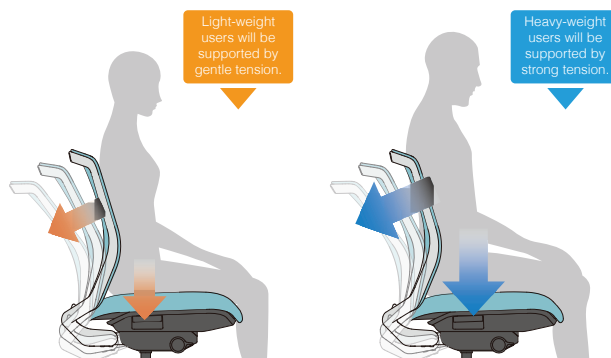

UCHIDA

CARISSA 2

カリッサ 2

CARISSA 2

カリッサ 2

成長したアイデンティティ。

More sophisticated. More comfortable.

CARISSA2 Chair is a simple but very comfortable task chair equipped with refined weight sensing mechanism supporting your posture gently.

Weight sensing mechanism that can adjust backrest tension to interact with user's feature. It provides optimum sitting mode without any special adjustment.

快適な体圧分散と多様な座り方に対応する
豊かなクッション性のシート

Abundant Volume Seat Cushion.

50mm thickness cushion produced by firm urethane will receive your weight properly and promote best body pressure distribution for comfort even during long period of sitting.

Reclining
リクライニング機構

Reclining backrest in the range of 20°. And lockable at forefront and backmost.

Easy Operation
イージーオペレーション

Height adjustment & backrest locking can be done by only one lever and one action.

Adjustable Armrest
アジャスタブル肘

Pleasant soft arm pad with adjustable functions. Height can be adjusted within the range of 80mm. Also able to move pad position back and forth individually.