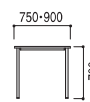

■ 4-Leg circle top

ST11NP-900MC

blue figures = inner dimension between legs

φ × Hmm	Code No.	Item Name
900 × 700	6-165-784	ST11NP-900MC
900 × 700	6-165-788	ST11N-900MC

■ 4-Leg square top

ST11NP-0909MS  
Grey

blue figures = inner dimension between legs

■ 4-Leg -white coating-

Wmm	Dmm	Code No.	Item Name
750	750	6-165-793	ST11NP-7575MS
900	900	6-165-783	ST11NP-0909MS

■ 4-Leg -chromium plated-

Wmm	Dmm	Code No.	Item Name
750	750	6-165-791	ST11N-7575MS
900	900	6-165-781	ST11N-0909MS