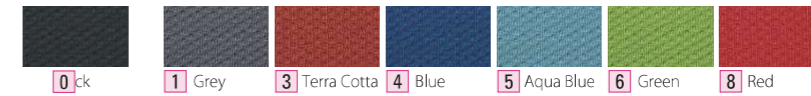

■ With Ring Armrest

EF2-230 (Nylon Caster)
5-340-232 □

■ With T-Shape Armrest

EF2-210 (Nylon Caster)
5-340-212 □

■ Without Armrest

EF2-200 (Nylon Caster)
5-340-202 □

for Two Tone Type

Please assign the □ number to choose seat fabric color.

■ -Fabric single tone-

■ With Ring Armrest

■ Full Back
EF2-530 (Nylon Caster)
5-340-631 □

■ With T-Shape Armrest

EF2-510 (Nylon Caster)
5-340-611 □

■ Without Armrest

EF2-500 (Nylon Caster)
5-340-601 □

■ High Back

EF2-330 (Nylon Caster)
5-340-431 □

EF2-310 (Nylon Caster)
5-340-411 □

EF2-300 (Nylon Caster)
5-340-401 □

■ Low Back

EF2-130 (Nylon Caster)
5-340-231 □

EF2-110 (Nylon Caster)
5-340-211 □

EF2-100 (Nylon Caster)
5-340-201 □

for Single Tone Type

Please assign the □ number to choose seat fabric color.

■ -Urethane leather single tone-

■ Jacket Hanger