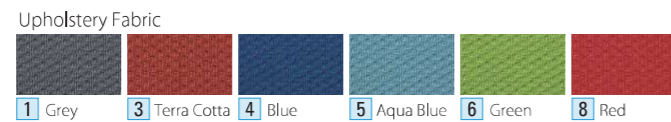

■ -Fabric two tone- High Back

■ With Ring Armrest

EF2-430 (Nylon Caster)
5-340-432 □

■ With T-Shape Armrest

EF2-410 (Nylon Caster)
5-340-412 □

■ Without Armrest

EF2-400 (Nylon Caster)
5-340-402 □

■ -Fabric two tone- Low Back

■ With Ring Armrest

EF2-230 (Nylon Caster)
5-340-232 □

■ With T-Shape Armrest

EF2-210 (Nylon Caster)
5-340-212 □

■ Without Armrest

EF2-200 (Nylon Caster)
5-340-202 □

for Two Tone Type

Please assign the □ number to choose seat fabric color.

■ -Fabric single tone-

■ With Ring Armrest

■ Full Back
EF2-530 (Nylon Caster)
5-340-631 □

■ With T-Shape Armrest

EF2-510 (Nylon Caster)
5-340-611 □

■ Without Armrest

EF2-500 (Nylon Caster)
5-340-601 □

■ High Back